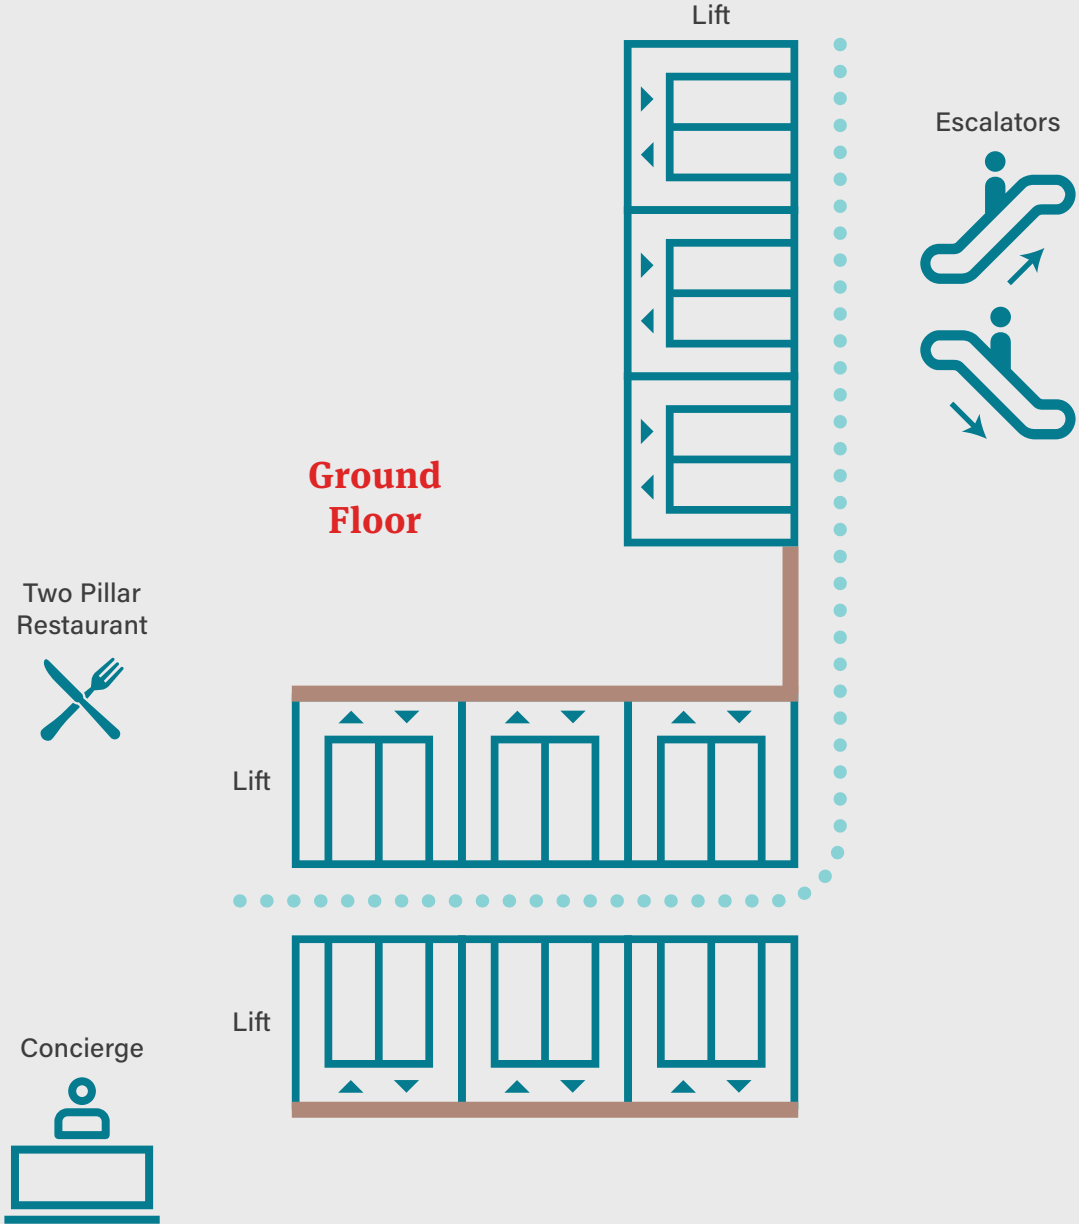

Olderfleet Carpark Access - 450 Flinders Lane

 **Hourly Rate**
\$X/hour

Visitor to 450 Flinders Lane Carpark

-  Proceed to gate and tap your credit card (credit card only).
-  There are three accessible carparks on level P2.
-  Lift access is about 15 metres from the car parking space.
-  Upon entering the lift, select up button and select level G for the ground floor.

Key
 Car

P2 Carpark & Lift Access

Option 1 - Enter via Collins Street

Option 2 - Enter via Flinders Lane

Option 2 - Enter via Flinders Lane cont.

Option 2 - Enter via Flinders Lane cont.

- Exit left and turn right.
- Go to touch panel.
- Select level 38.
- Lifts are on the right hand side.

Key

- Foot