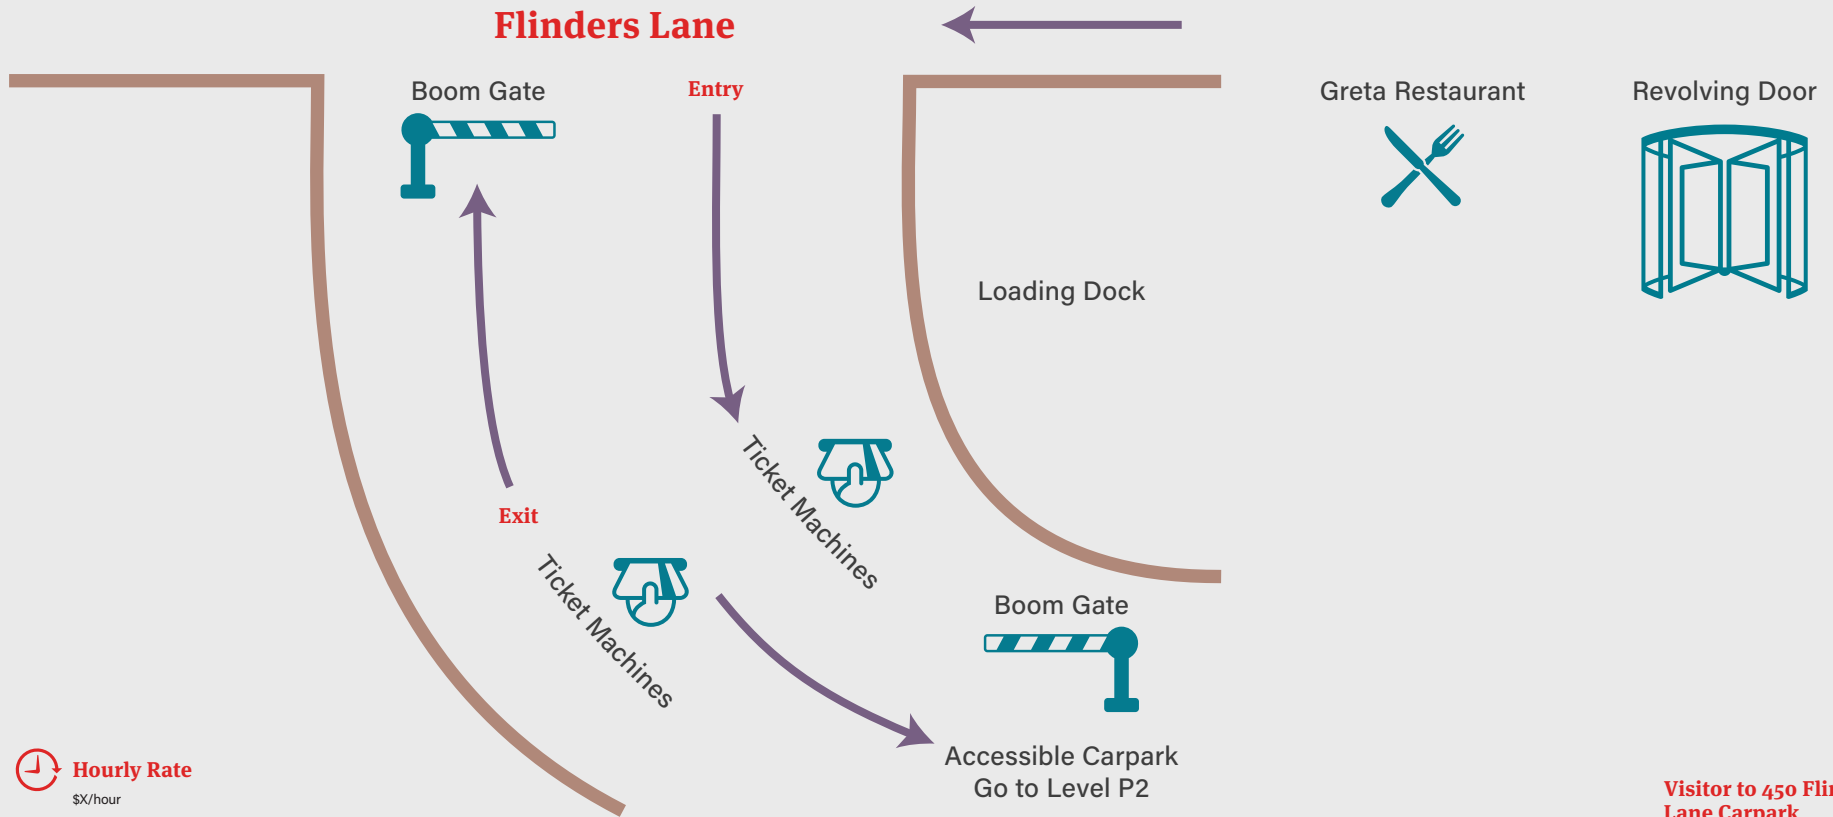

Olderfleet Carpark Access - 450 Flinders Lane

 **Hourly Rate**
\$X/hour

Visitor to 450 Flinders Lane Carpark

-  Proceed to gate and tap your credit card (credit card only).
-  There are three accessible carparks on level P2.
-  Lift access is about 15 metres from the car parking space.
-  Upon entering the lift, select up button and select level G for the ground floor.

Key
 Car

P2 Carpark & Lift Access

Option 1 - Enter via Collins Street

Option 2 - Enter via Flinders Lane

Option 2 - Enter via Flinders Lane cont.

Option 2 - Enter via Flinders Lane cont.

- Exit left and turn right.
- Go to touch panel.
- Select level 38.
- Lifts are on the right hand side.

Key

- Foot