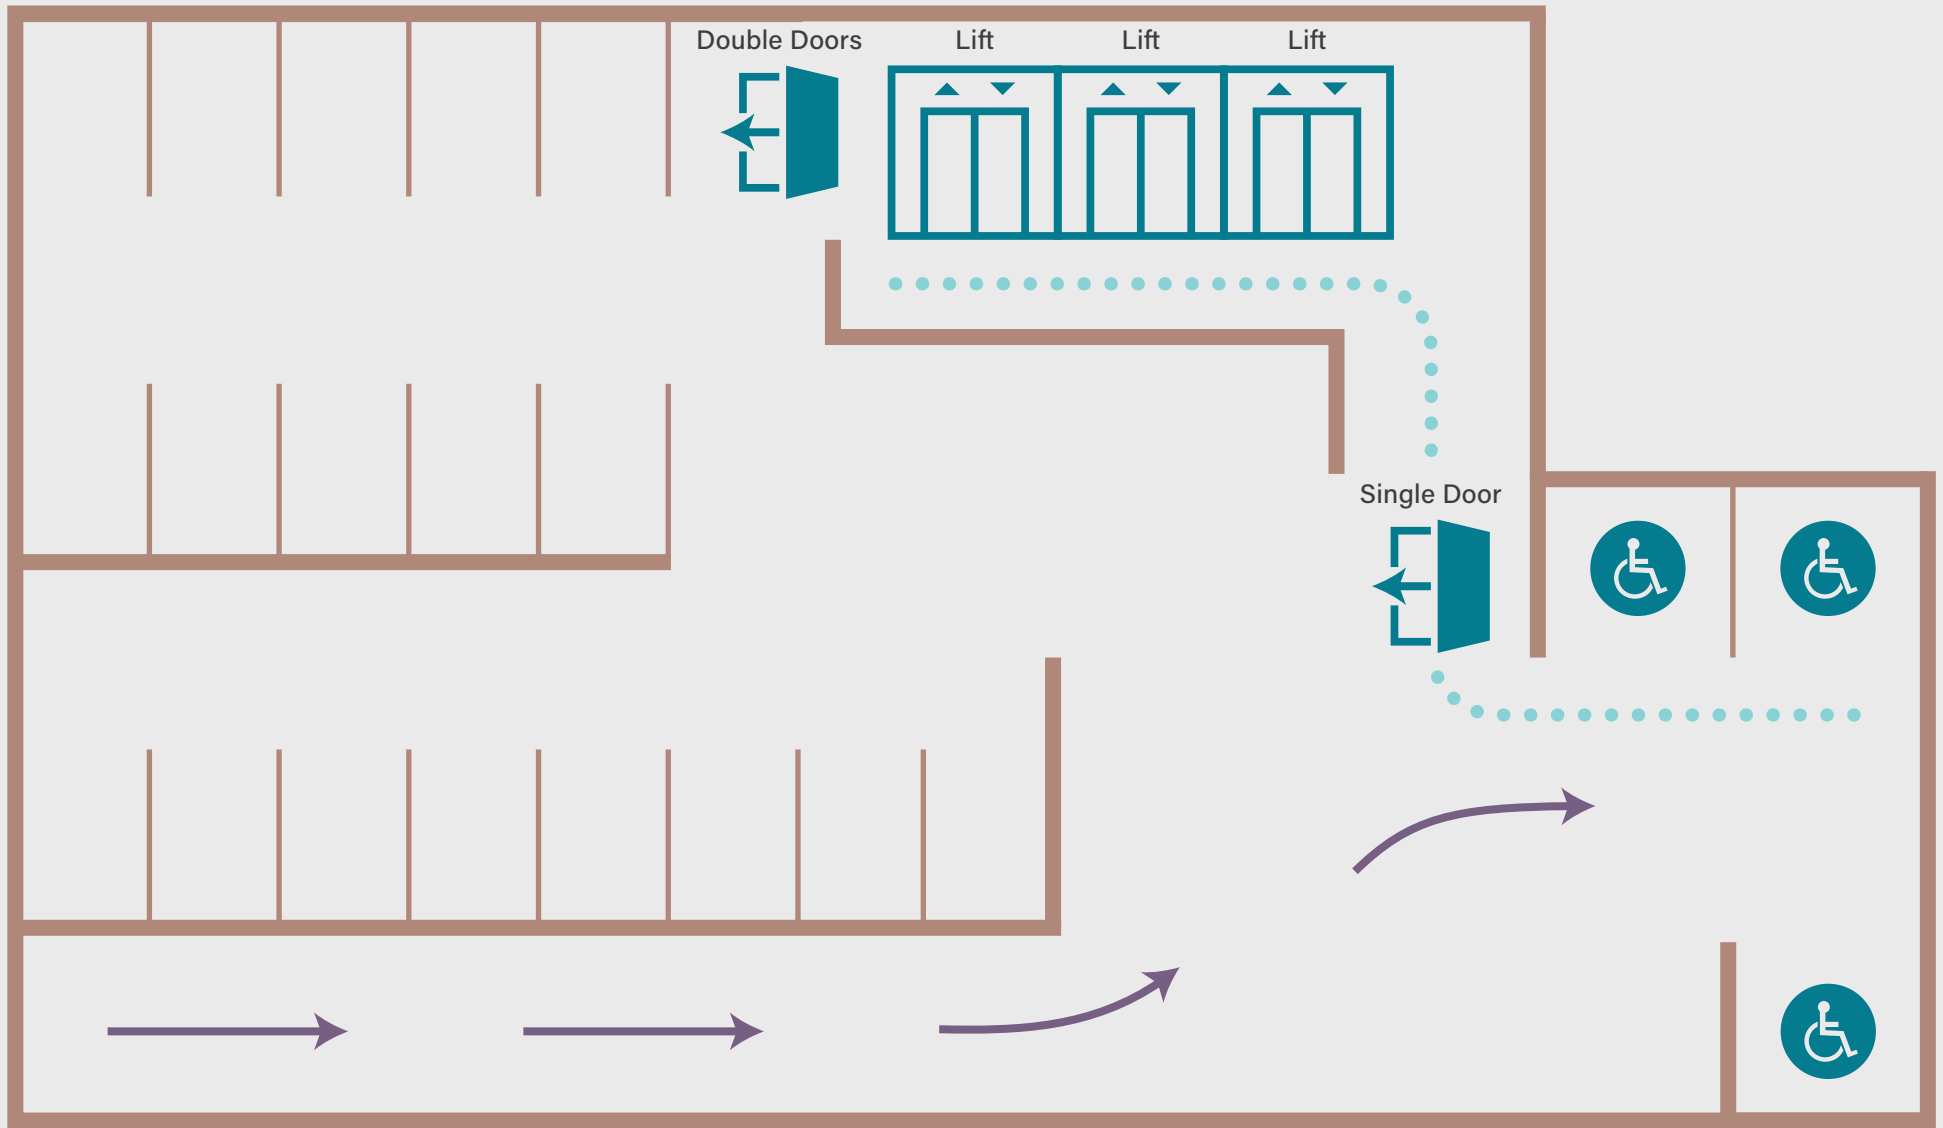

Olderfleet Carpark Access - 450 Flinders Lane

 **Hourly Rate**
\$X/hour

Visitor to 450 Flinders Lane Carpark

-  Proceed to gate and tap your credit card (credit card only).
-  There are three accessible carparks on level P2.
-  Lift access is about 15 metres from the car parking space.
-  Upon entering the lift, select up button and select level G for the ground floor.

Key
 Car

P2 Carpark & Lift Access

Option 1 - Enter via Collins Street

Option 2 - Enter via Flinders Lane

Option 2 - Enter via Flinders Lane cont.

Option 2 - Enter via Flinders Lane cont.

- Exit left and turn right.
- Go to touch panel.
- Select level 38.
- Lifts are on the right hand side.

Key

- Foot