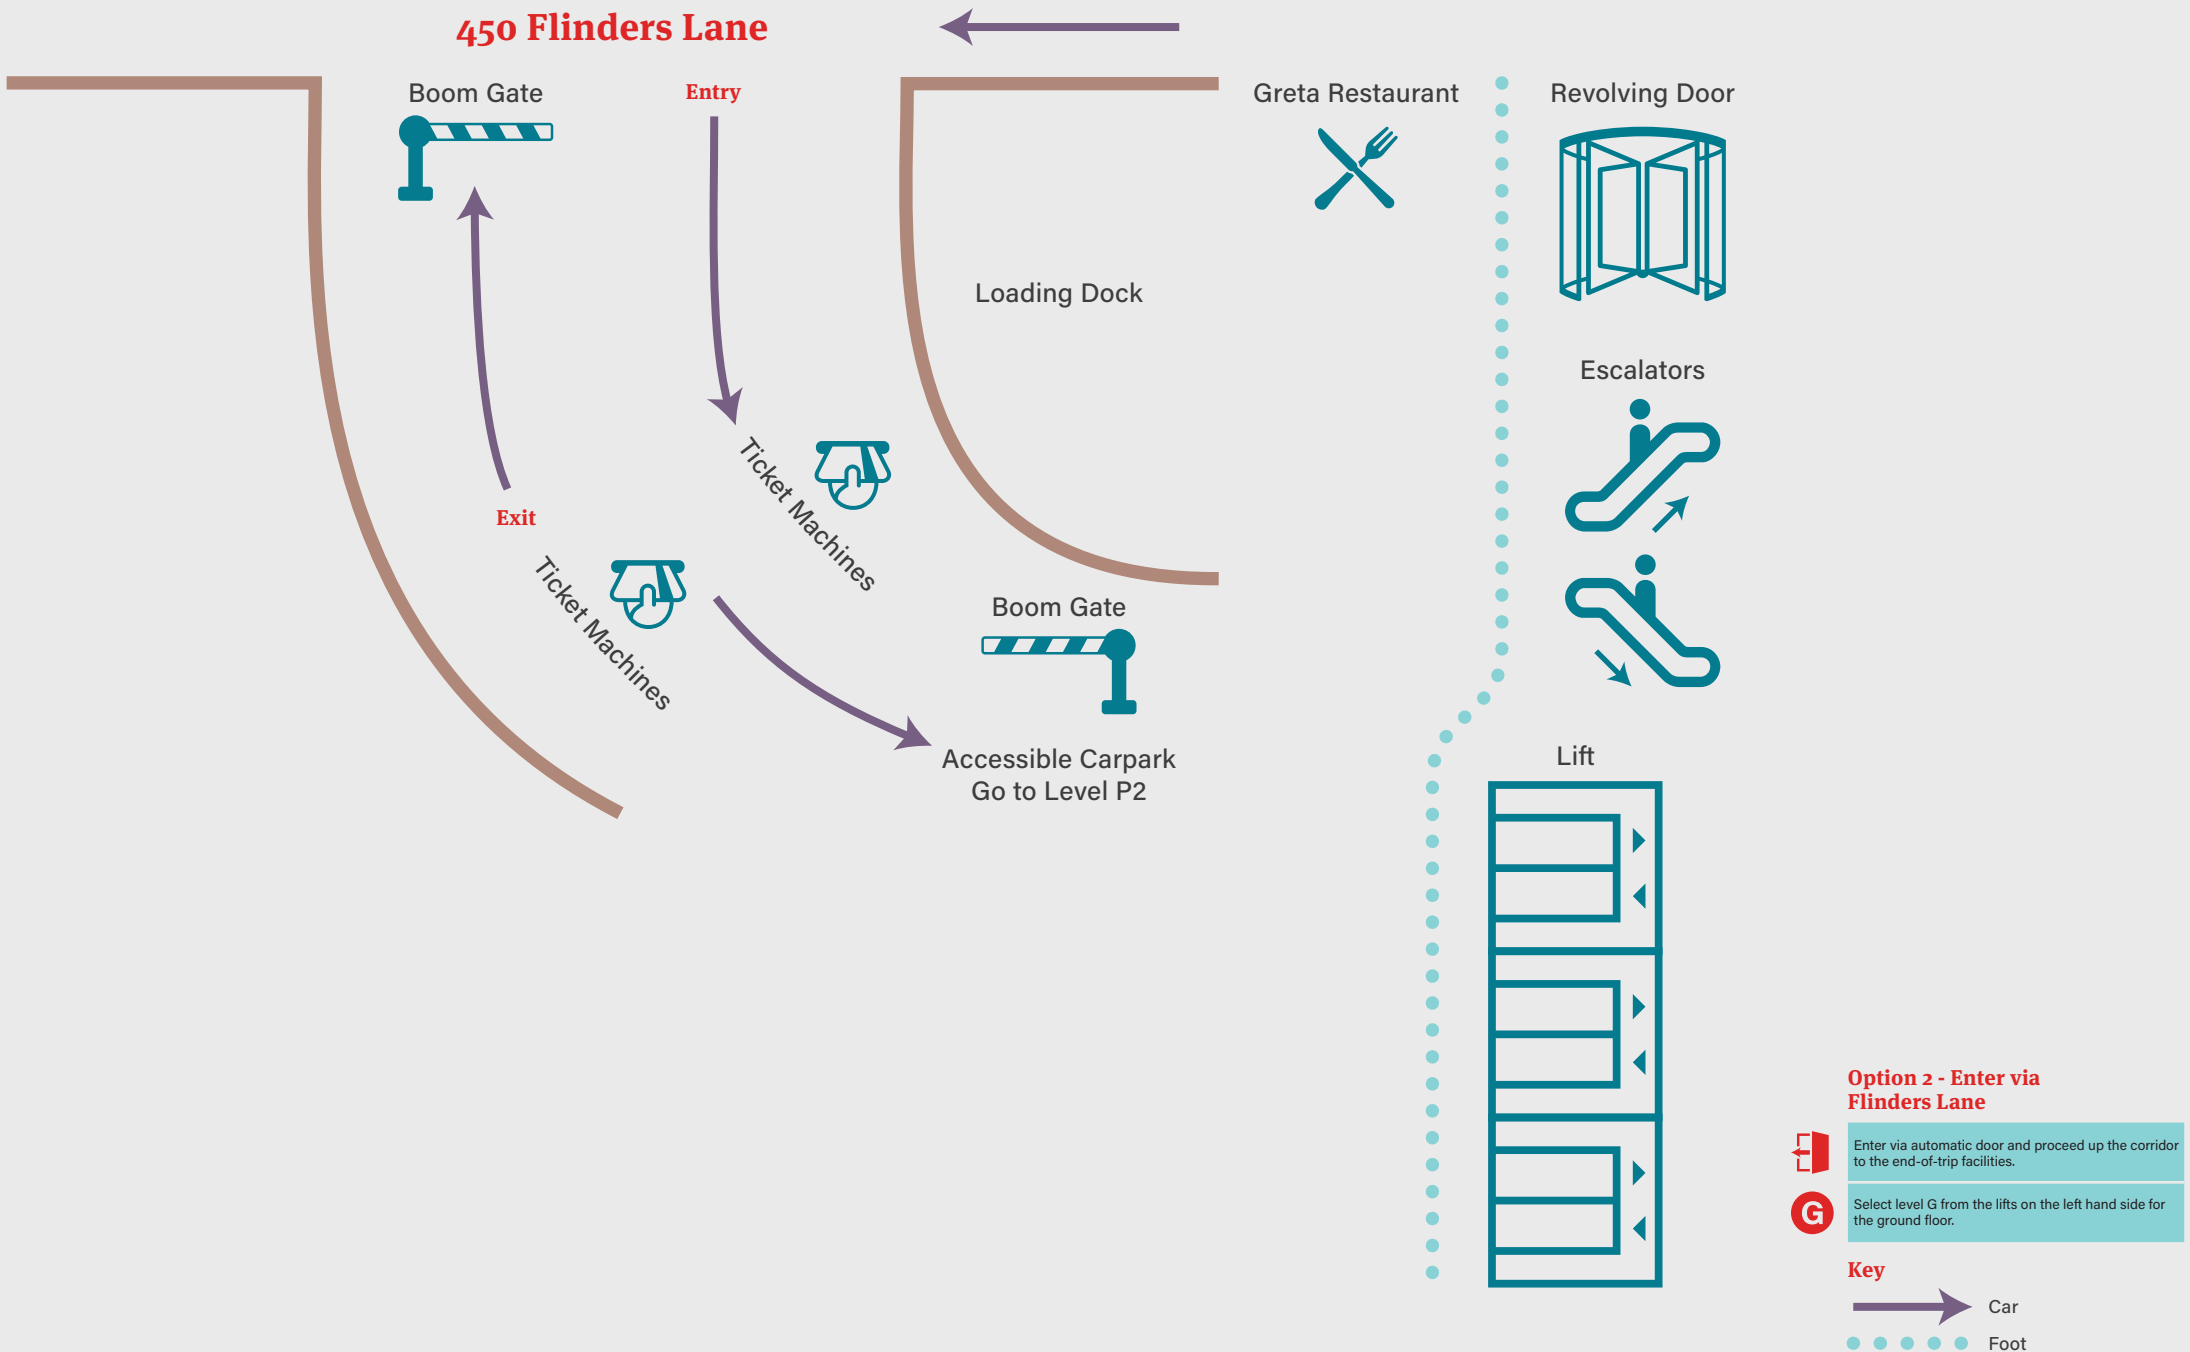

Olderfleet Carpark Access - 450 Flinders Lane

 **Hourly Rate**
\$X/hour

Visitor to 450 Flinders Lane Carpark

-  Proceed to gate and tap your credit card (credit card only).
-  There are three accessible carparks on level P2.
-  Lift access is about 15 metres from the car parking space.
-  Upon entering the lift, select up button and select level G for the ground floor.

Key
 Car

P2 Carpark & Lift Access

Option 1 - Enter via Collins Street

Option 2 - Enter via Flinders Lane

Option 2 - Enter via Flinders Lane cont.

Option 2 - Enter via Flinders Lane cont.

- Exit left and turn right.
- Go to touch panel.
- Select level 38.
- Lifts are on the right hand side.

Key

- Foot