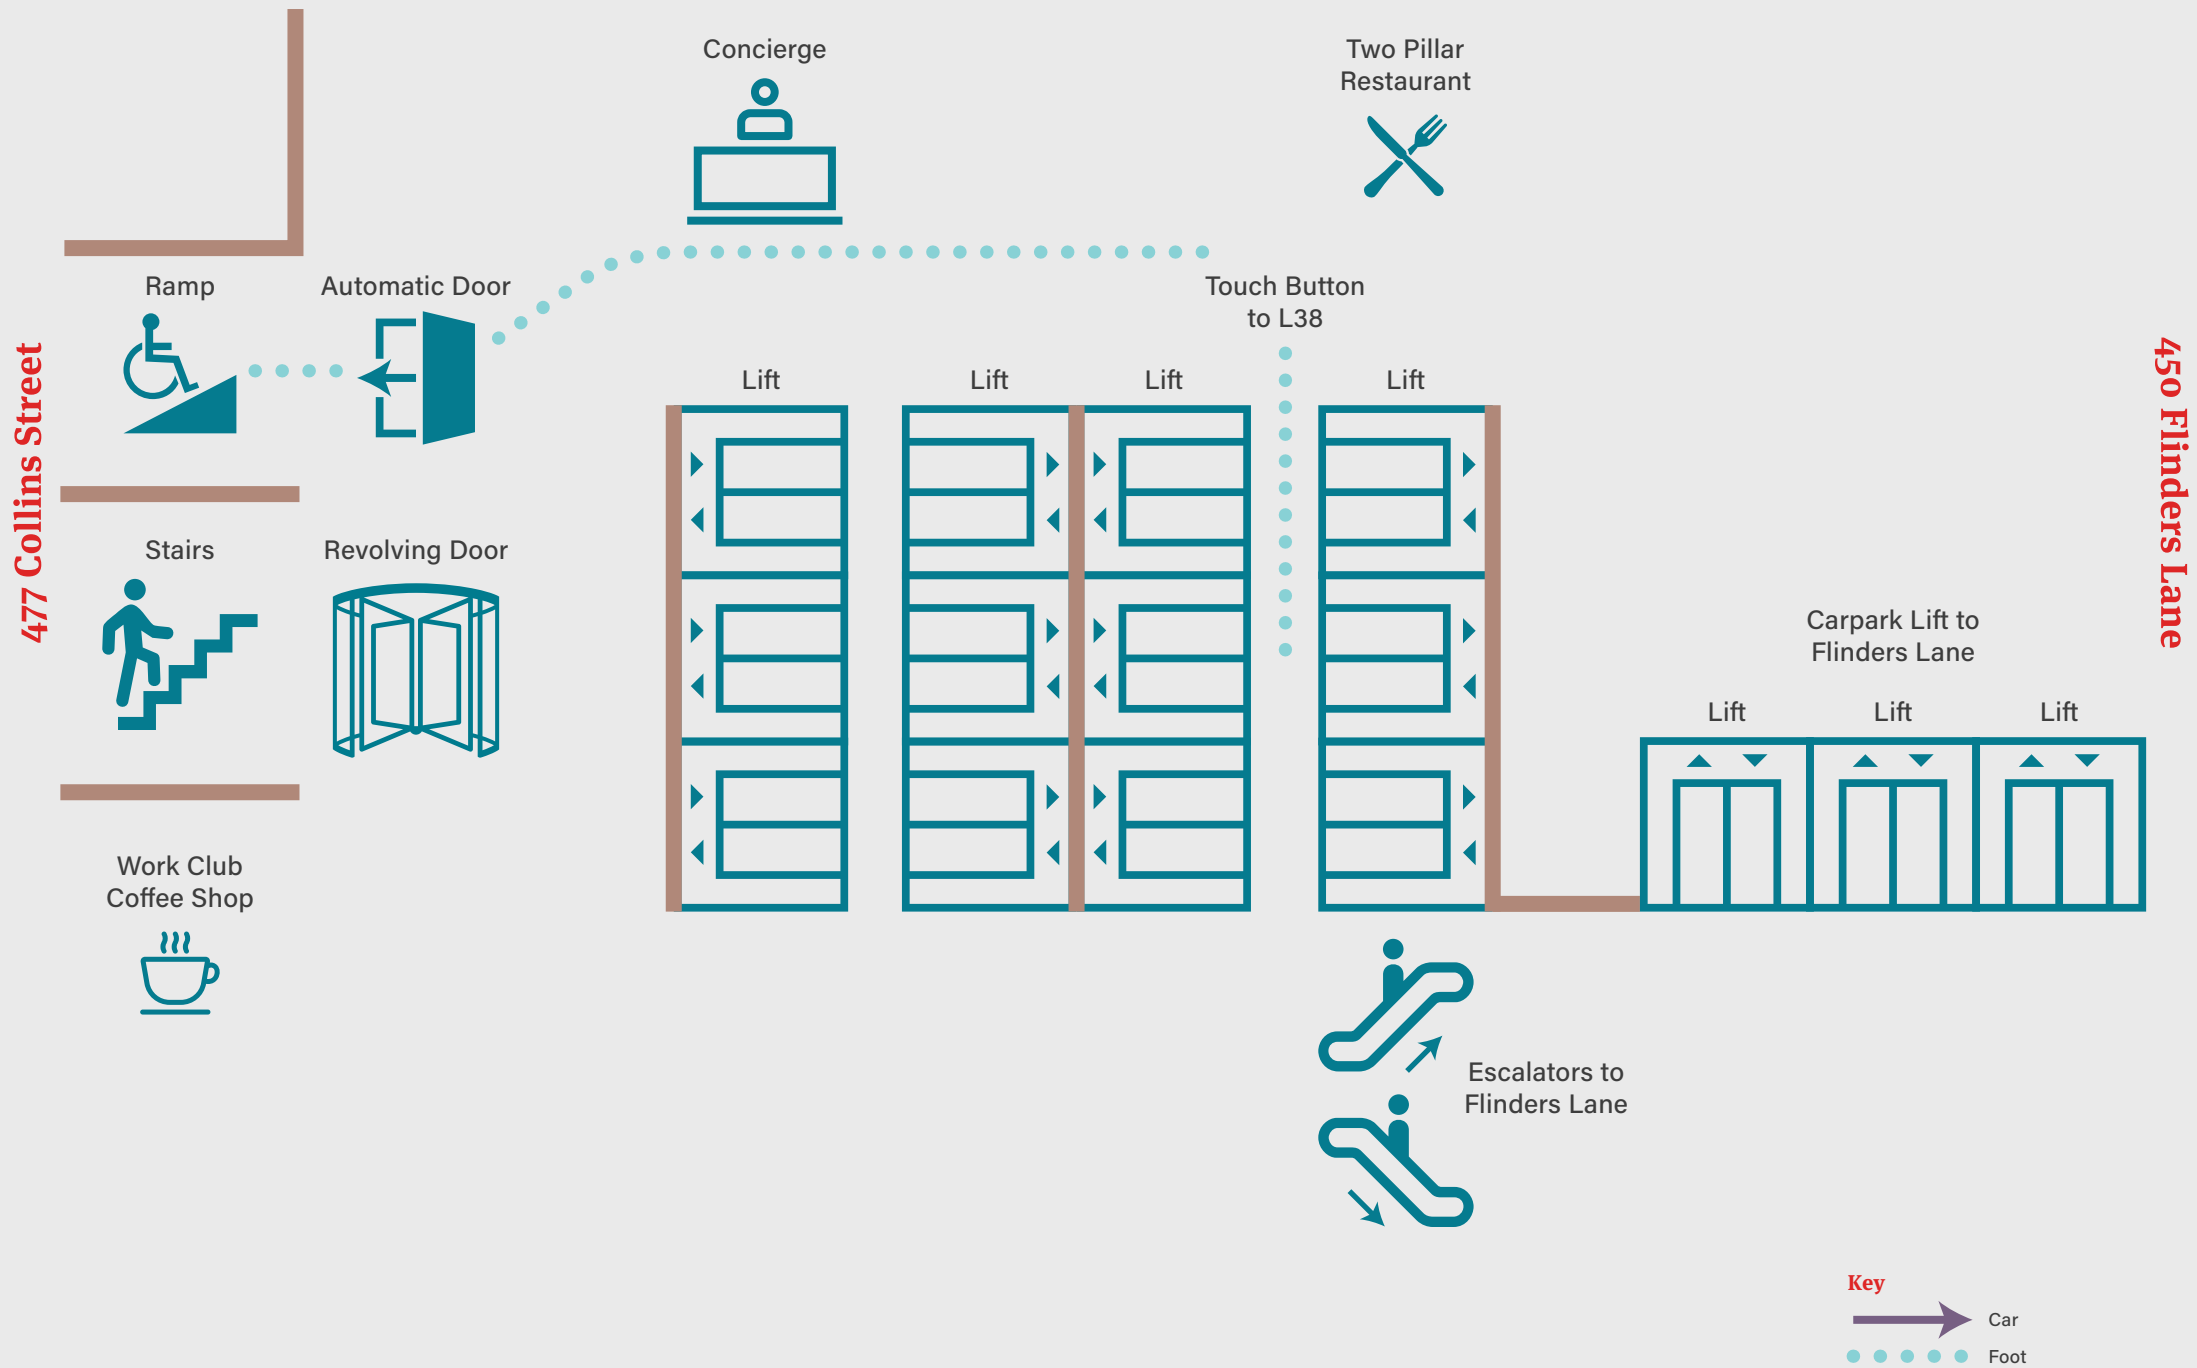

Olderfleet Carpark Access - 450 Flinders Lane

 **Hourly Rate**
\$X/hour

Visitor to 450 Flinders Lane Carpark

-  Proceed to gate and tap your credit card (credit card only).
-  There are three accessible carparks on level P2.
-  Lift access is about 15 metres from the car parking space.
-  Upon entering the lift, select up button and select level G for the ground floor.

Key
 Car

P2 Carpark & Lift Access

Option 1 - Enter via Collins Street

Option 2 - Enter via Flinders Lane

Option 2 - Enter via Flinders Lane cont.

Option 2 - Enter via Flinders Lane cont.

- Exit left and turn right.
- Go to touch panel.
- Select level 38.
- Lifts are on the right hand side.

Key

- Foot