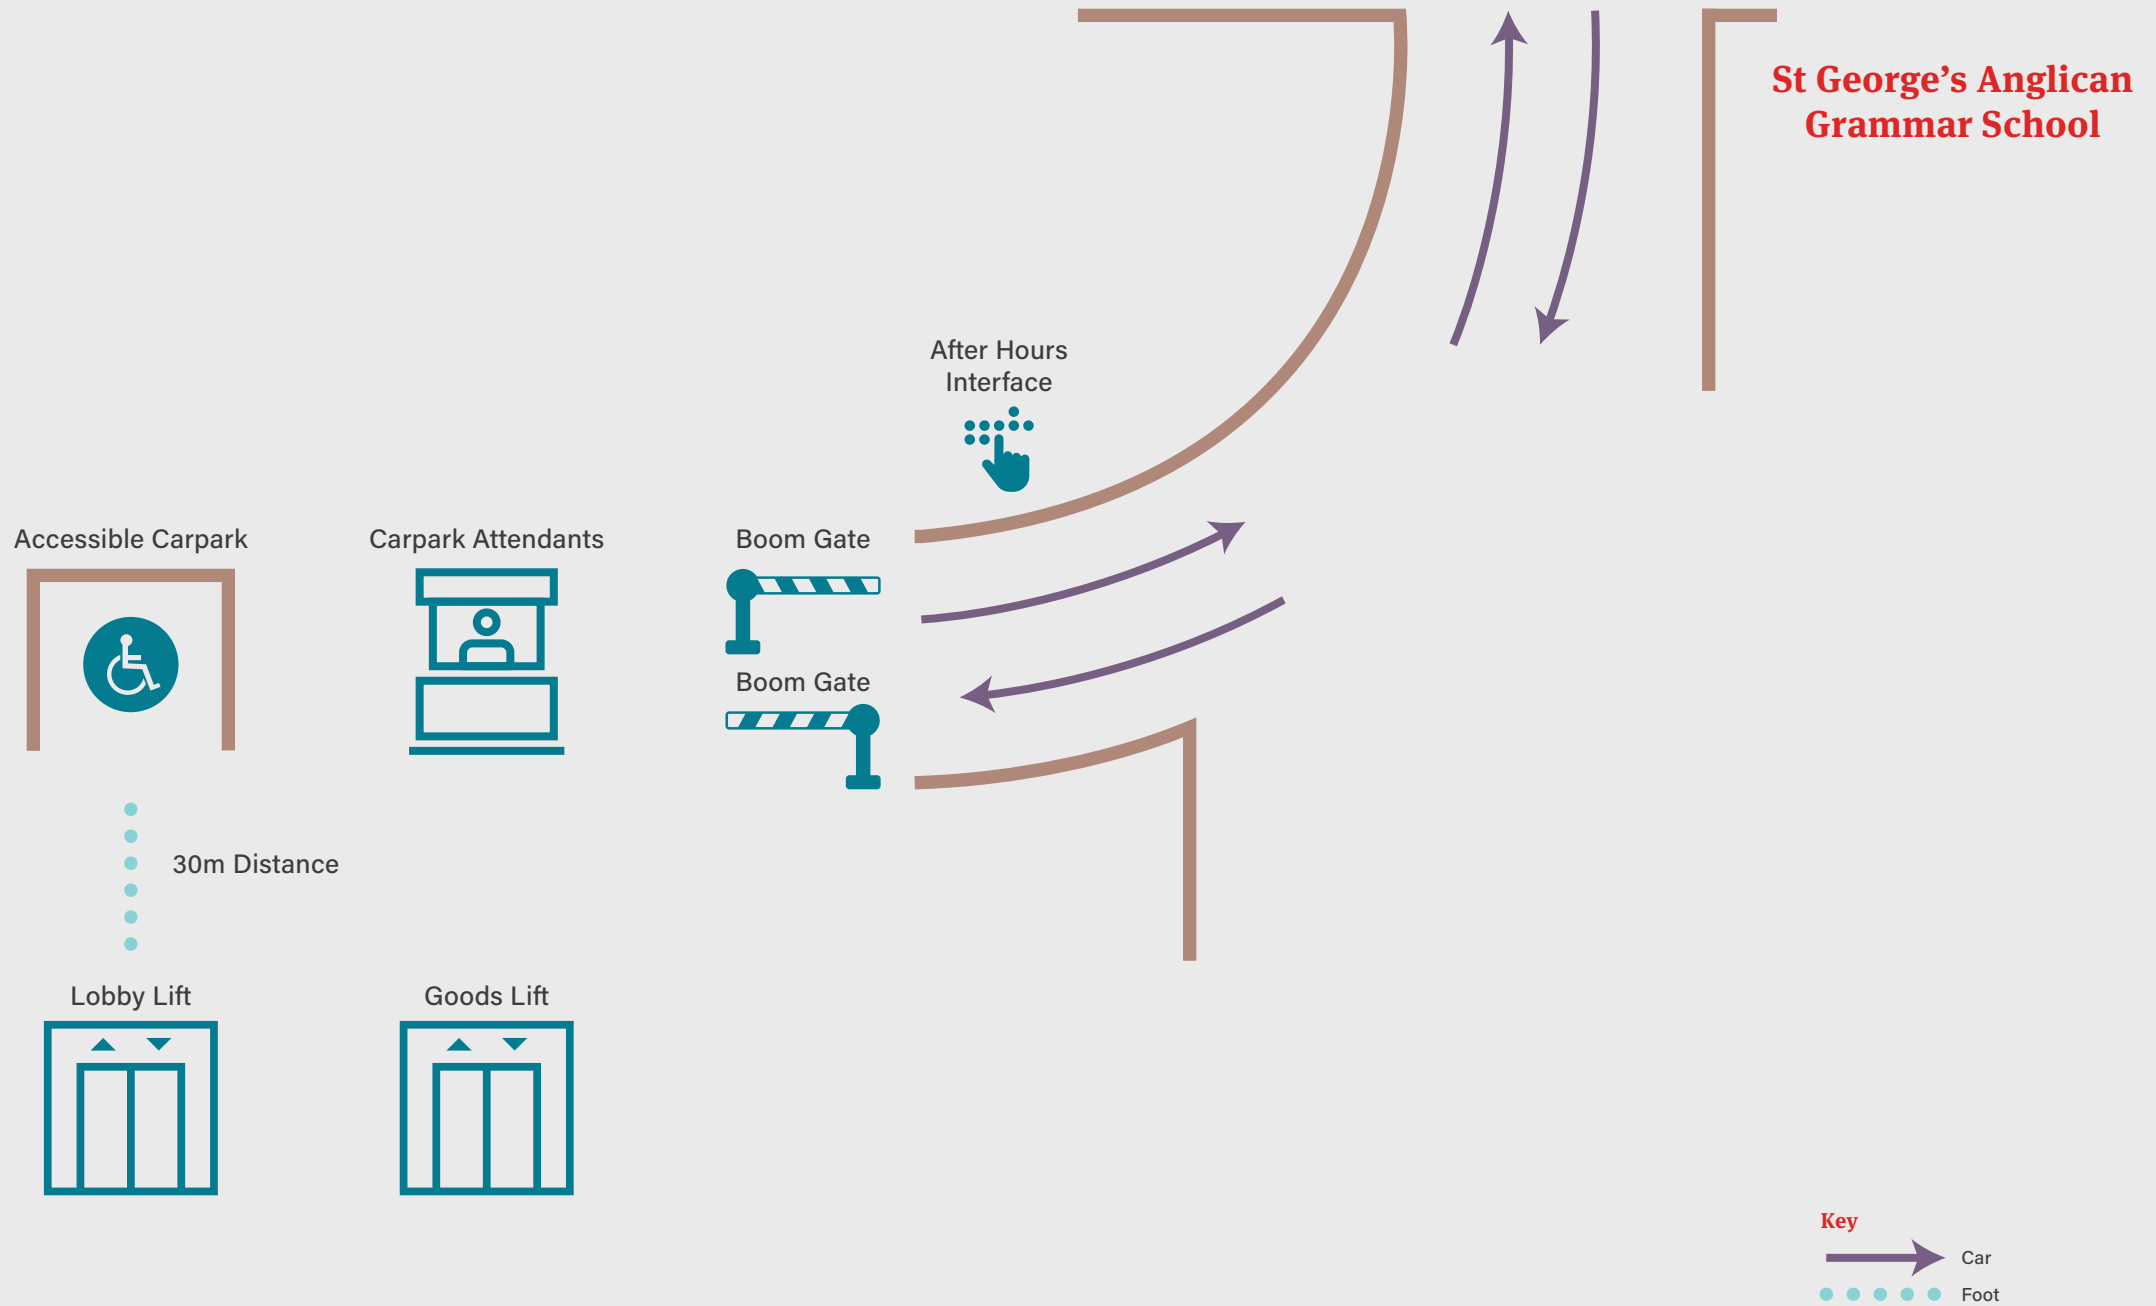

108SGT Carpark Access - via William Street

108SGT Carpark Access - via St Georges Terrace

Key → Car

108SGT William St Building Entrance to Lobby

Key
→ Car
••••• Foot