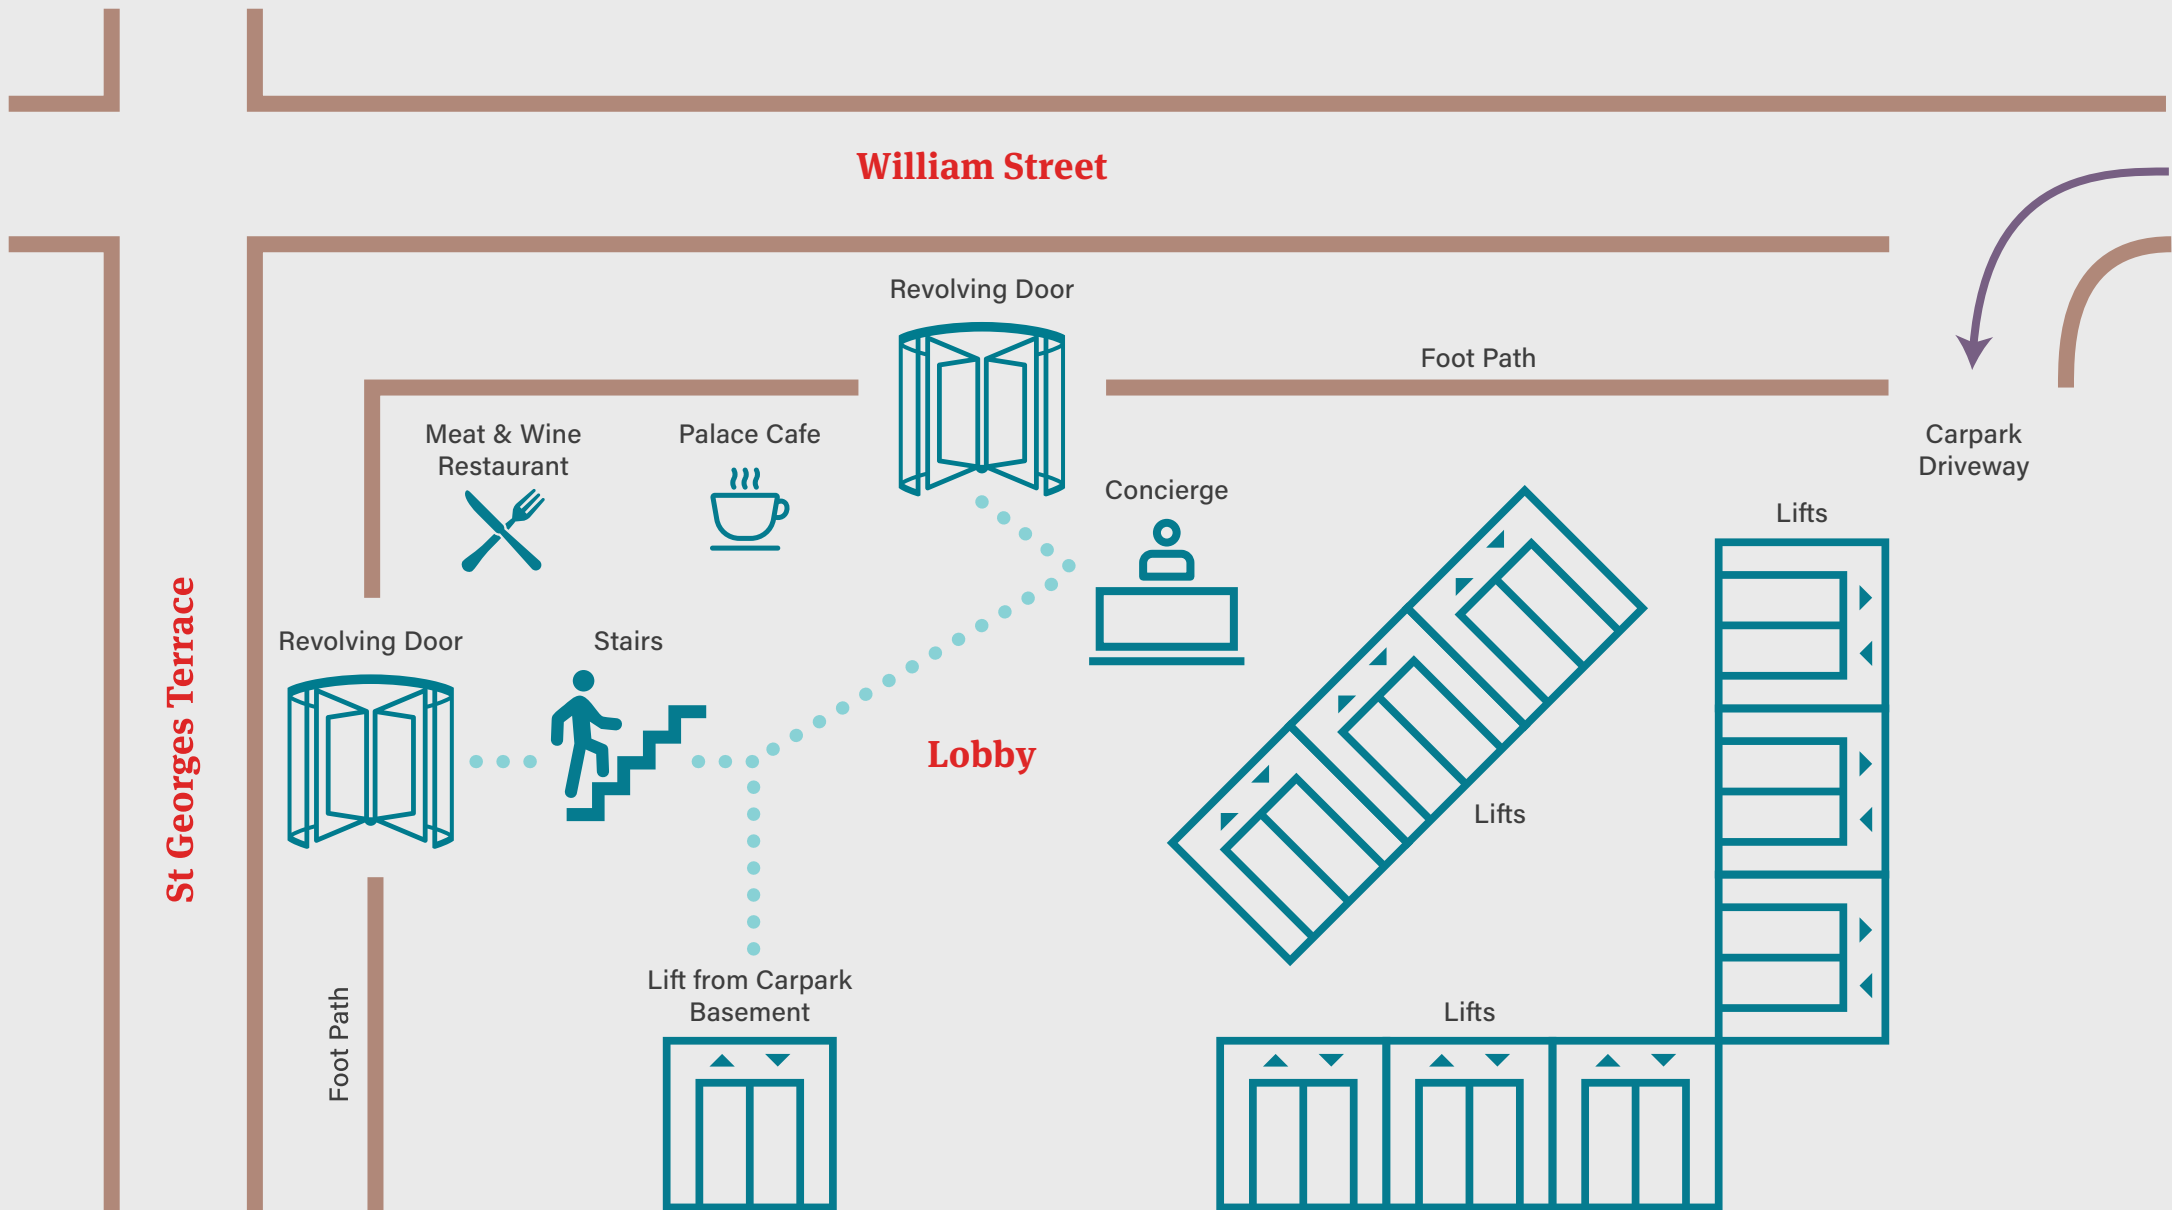

108SGT Carpark Access - via William Street

108SGT Carpark Access - via St Georges Terrace

Key → Car

108SGT William St Building Entrance to Lobby

Key
→ Car
••••• Foot