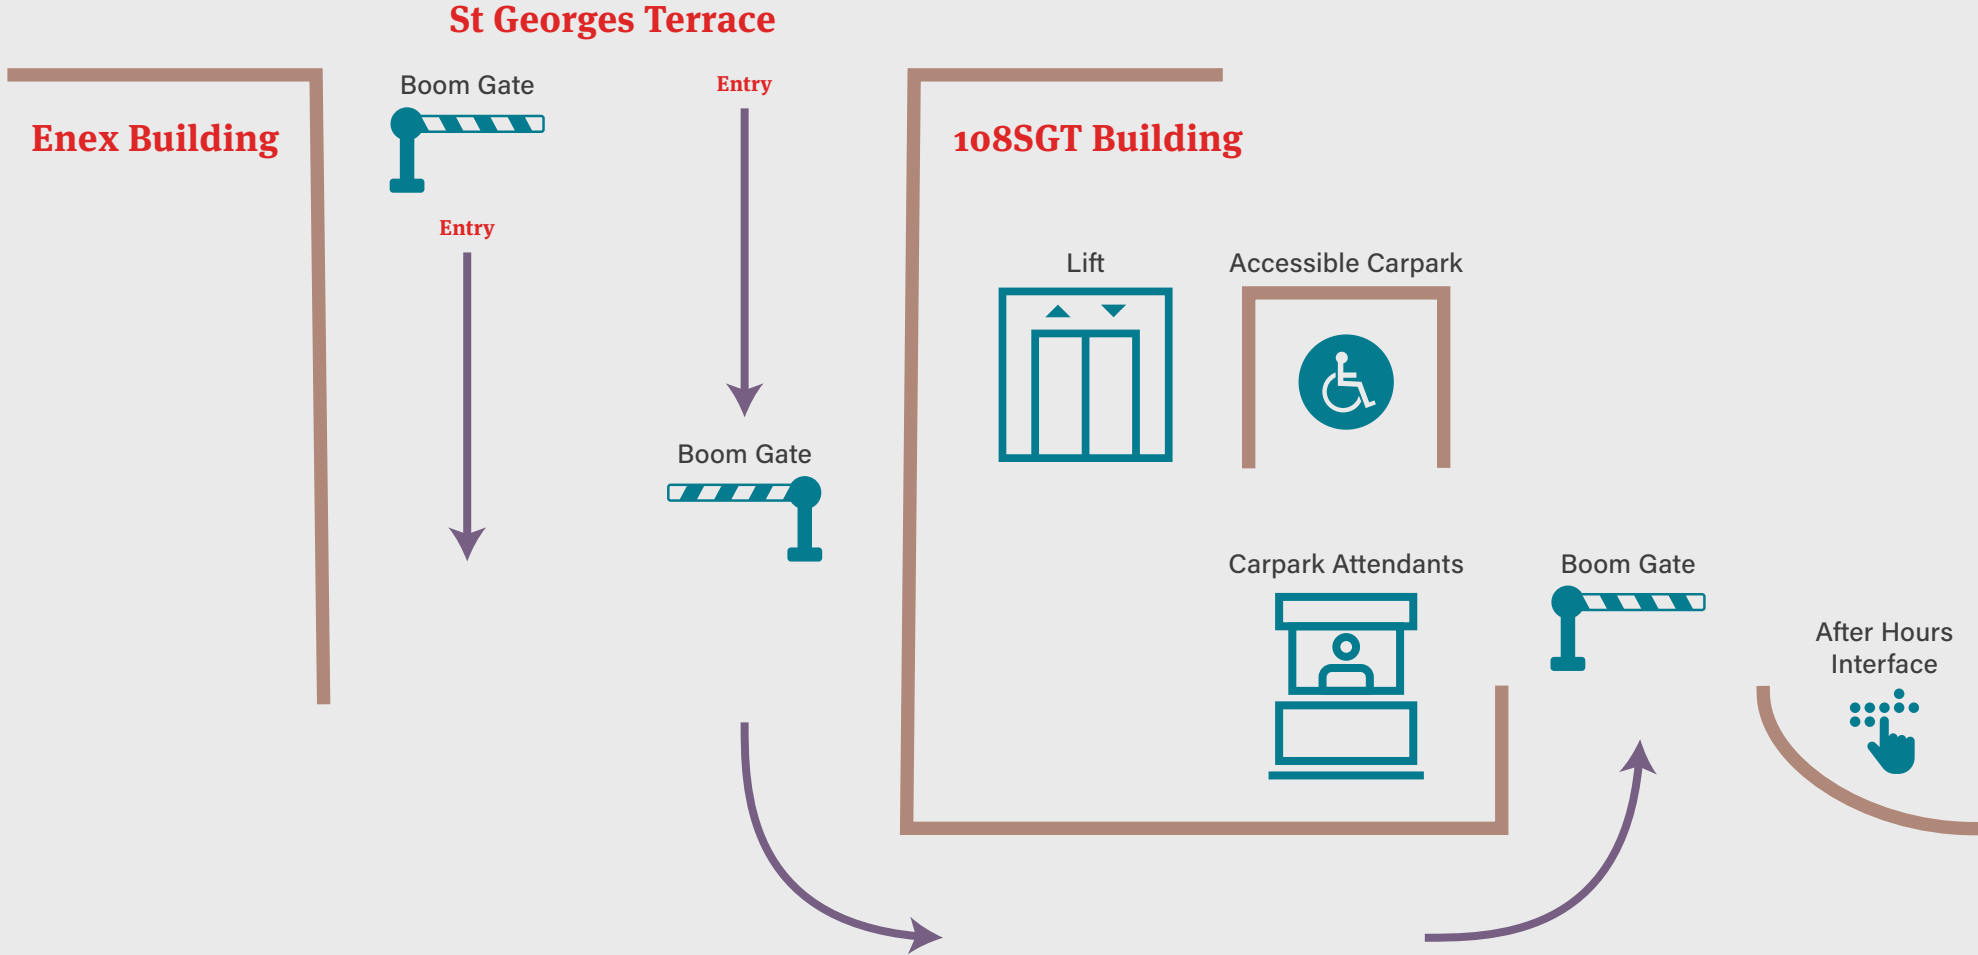

108SGT Carpark Access - via William Street

108SGT Carpark Access - via St Georges Terrace

Key → Car

108SGT William St Building Entrance to Lobby

Key
→ Car
••••• Foot